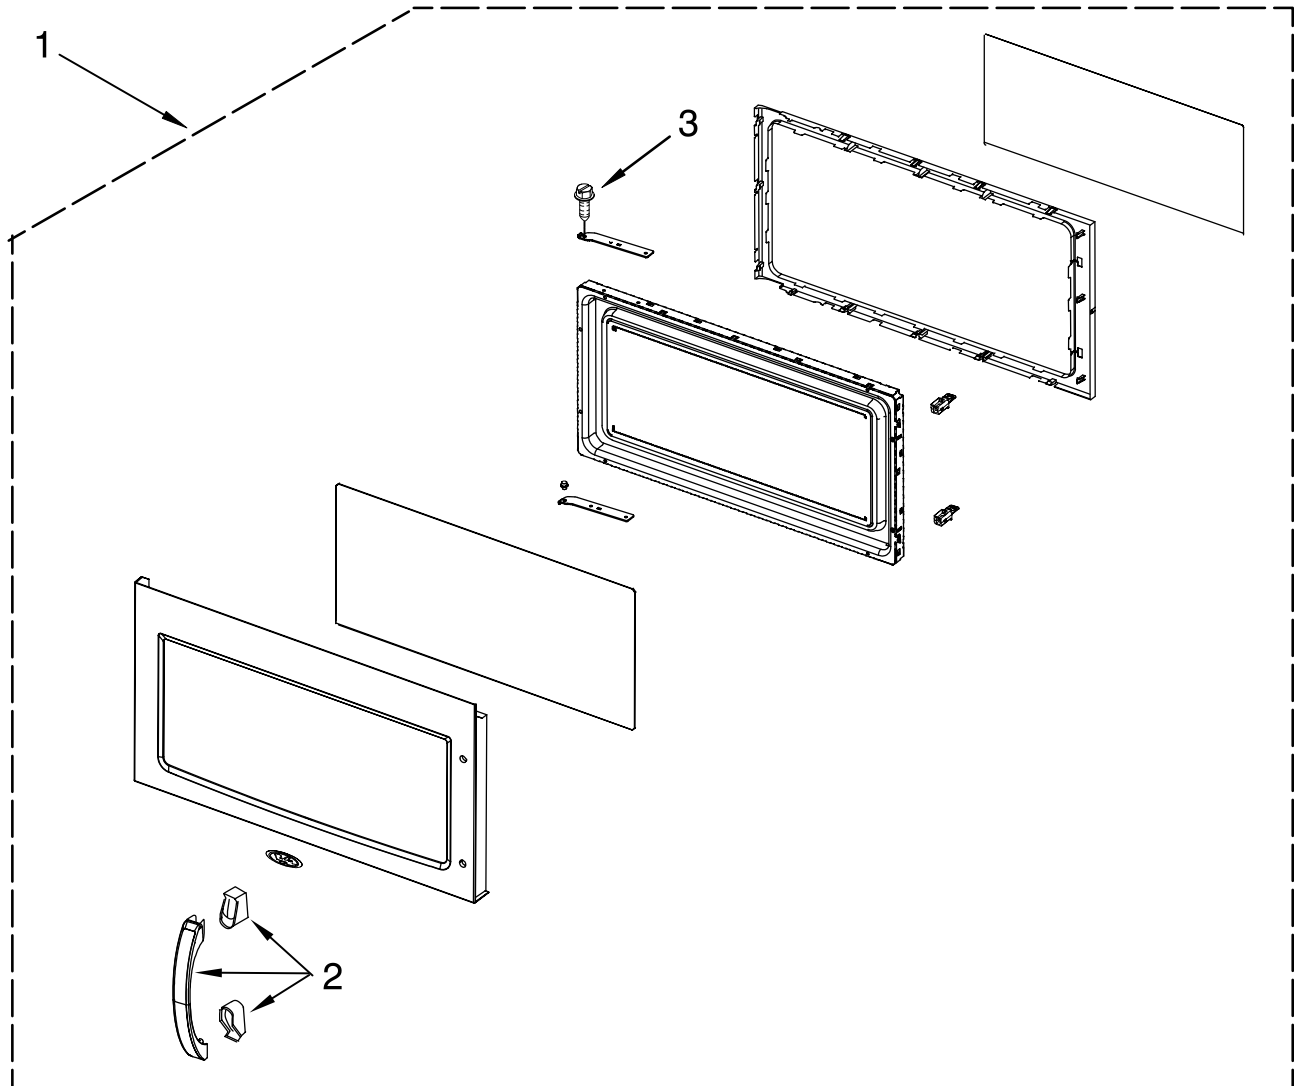

DOOR PARTS

For Models: MMV6180WW0, MMV6180WB0, MMV6180WS0
(White) (Black) (Stainless)

Illus. No.	Part No.	DESCRIPTION
1		COMPLETE DOOR
	W10259238	White
	W10259236	Black
	W10259240	Stainless
2		Handle
	W10259244	White
	W10259243	Black
	W10259246	Stainless
3	W10138802	Screw

FOR ORDERING INFORMATION REFER TO PARTS PRICE LIST